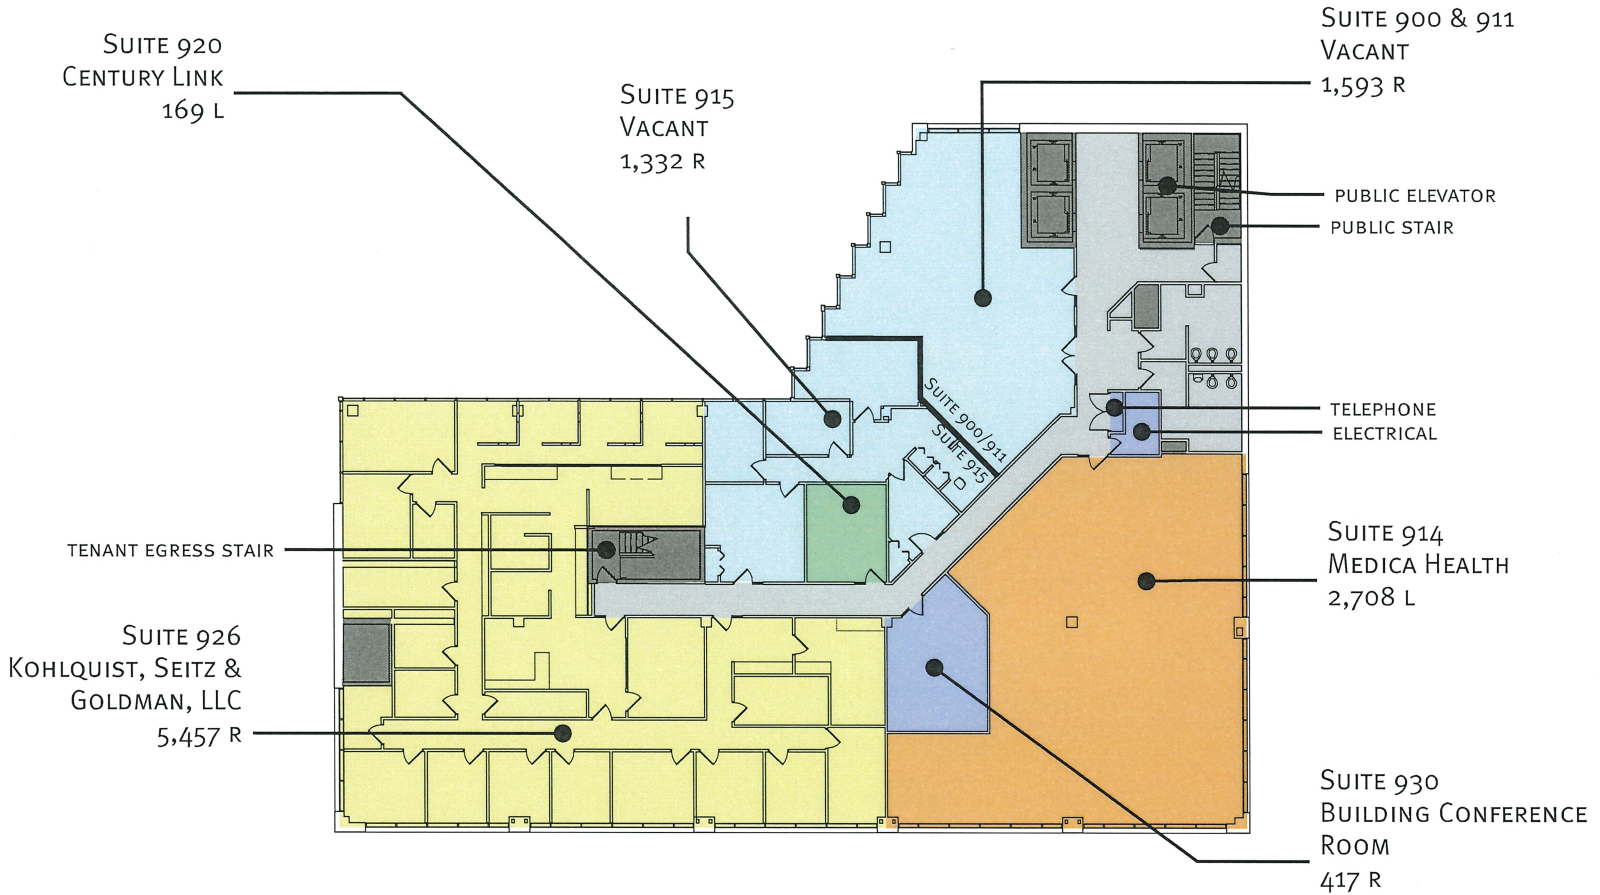

**LEVEL 9**

SCALE: 1" = 30'-0"

**KEY PLAN LEGEND**

- BUILDING COMMON AREA
- FLOOR COMMON AREA
- VERTICAL PENETRATIONS
- US BANK OCCUPIED AREA
- OCCUPIED TENANT SUITES
- AVAILABLE TENANT SUITES

US BANK BUILDING - DULUTH  
130 WEST SUPERIOR ST  
DULUTH, MN 55802