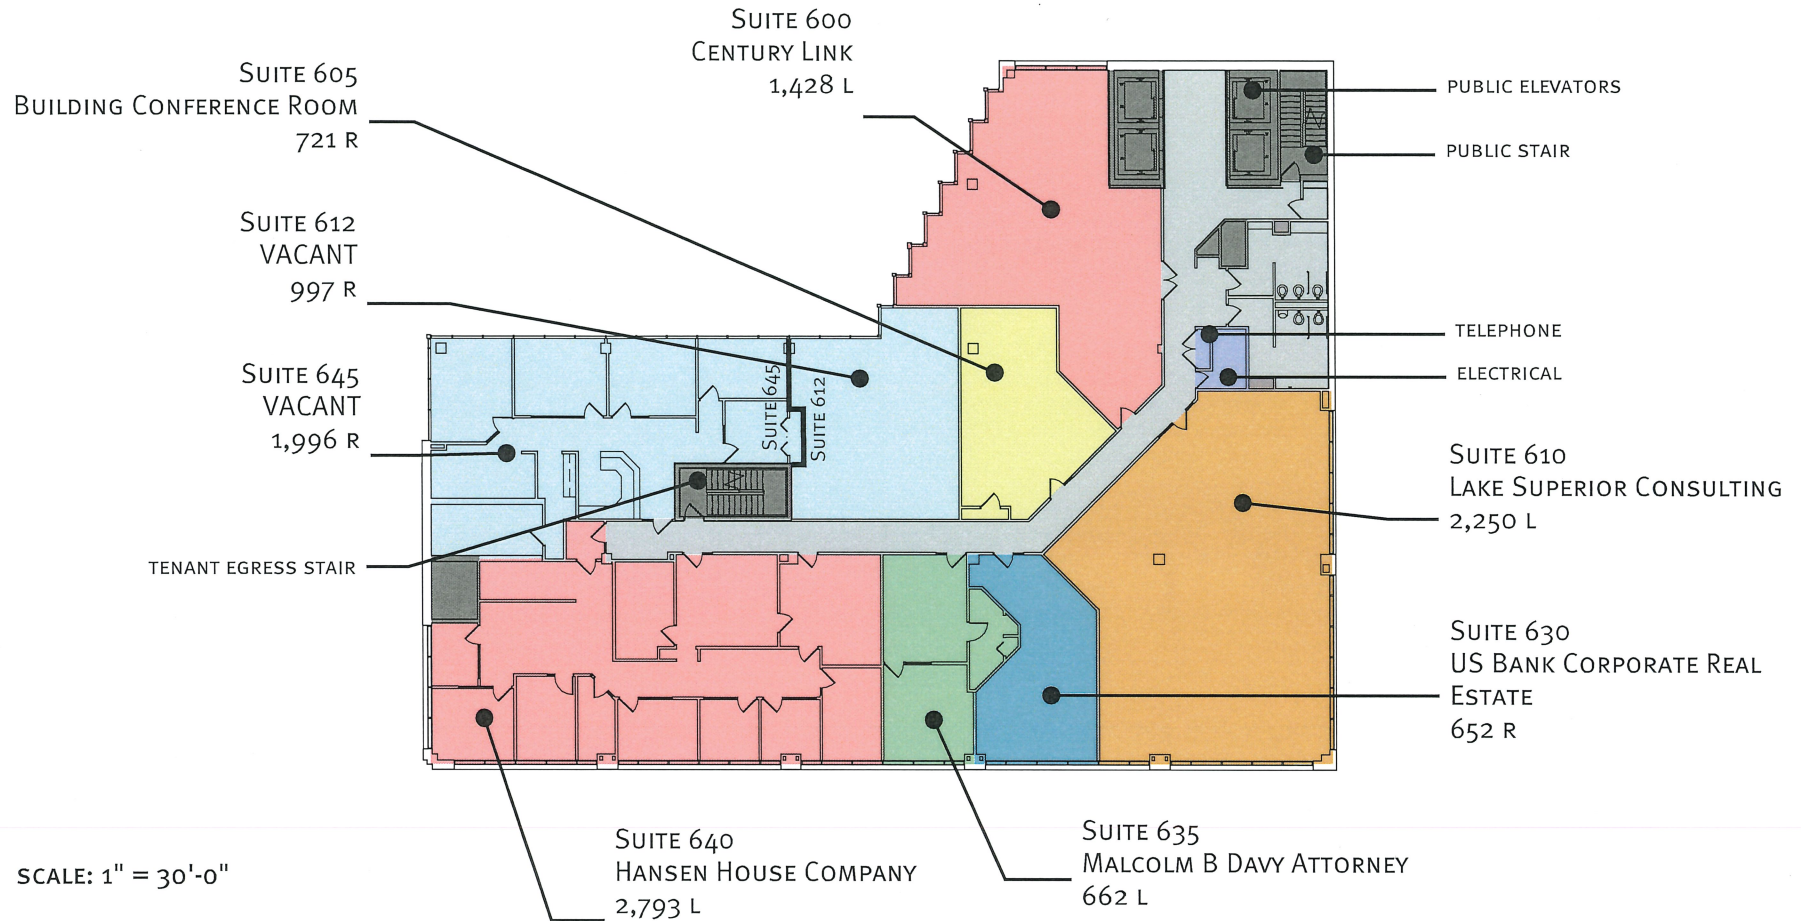

LEVEL 6

SCALE: 1" = 30'-0"

KEY PLAN LEGEND

- BUILDING COMMON AREA
- FLOOR COMMON AREA
- VERTICAL PENETRATIONS
- US BANK OCCUPIED AREA
- OCCUPIED TENANT SUITES
- AVAILABLE TENANT SUITES

US BANK BUILDING - DULUTH
130 WEST SUPERIOR ST
DULUTH, MN 55802